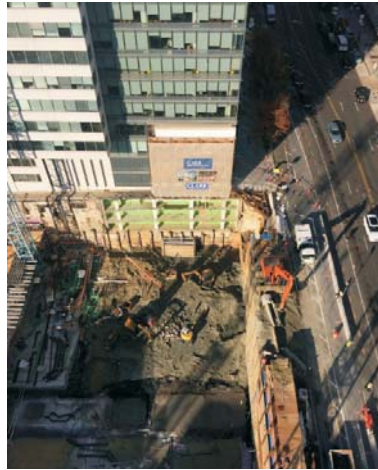

HoistCam™ Armored Dome HC180

The HoistCam™ HC180 from Netarus is an armored dome rapidly deployable wireless night/day camera platform. HoistCam places the eyes of the crane operator anywhere on the job. Safety is increased, and efficiency improved by making instant visual information available to those who need it.

Day/NightVision HoistCam™
Armored Dome and Safety Lanyard

Eliminate
Blind Lifts

View from Crane Operator's Cab

The Hc180 Features:

- Weatherproof camera with magnetic mount, built-in battery, wireless transmitter and camera
- 9" color display in operator's cab
- Multiple camera option with split screen
- Optional Integration with smart phone or tablet
- Impact resistant polycarbonate armored dome
- Dimensions: 9" x 8" x 7" (with camera)

FEATURES

- Weatherproof camera with magnetic mount, built-in battery, wireless transmitter and camera
- 2.4Ghz directional wireless antenna and receiver
- Base magnets to mount to any magnetic surface
- 9.7in display with heavy duty RAM® suction cup mount
- Impact resistant polycarbonate armored dome
- Rechargeable battery; Run-time from 8 to 24+ hours
- Storage temperatures between -10°C to +50°C
- Operating temperatures between -40°C to +50°C
- Safety lanyard and rugged transport case
- Dimensions: 9" x 8" x 7" (with camera)
- Weight: Approximately 13lbs

**Sigalarm
Wireless
System**

Protects equipment and
personnel from high voltage
lines

HIRSCHMANN

HoistCam with Monitor

HoistCam Transport Case