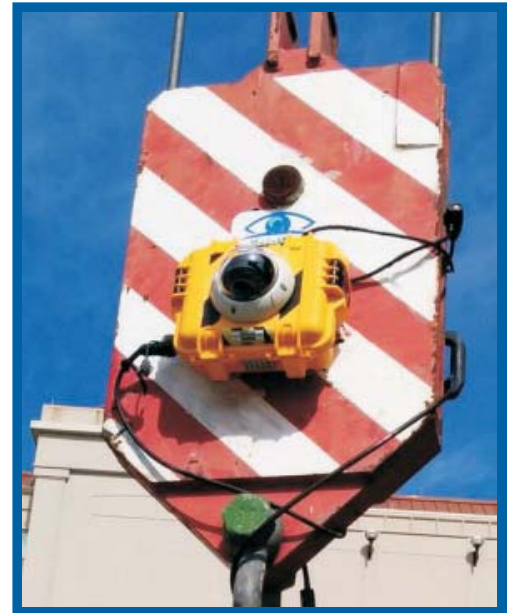

HoistCam™ Armored Dome HC180

The HoistCam™ HC180 from Netarus is an armored dome rapidly deployable wireless night/day camera platform. HoistCam places the eyes of the crane operator anywhere on the job. Safety is increased, and efficiency improved by making instant visual information available to those who need it.

Day/NightVision HoistCam™
Armored Dome and Safety Lanyard

Eliminate
Blind Lifts

View from Crane Operator's Cab

The Hc180 Features:

- Weatherproof camera with magnetic mount, built-in battery, wireless transmitter and camera
- 9" color display in operator's cab
- Multiple camera option with split screen
- Optional Integration with smart phone or tablet
- Impact resistant polycarbonate armored dome
- Dimensions: 9" x 8" x 7" (with camera)

FEATURES

- Weatherproof camera with magnetic mount, built-in battery, wireless transmitter and camera
- 2.4Ghz directional wireless antenna and receiver
- Base magnets to mount to any magnetic surface
- 9.7in display with heavy duty RAM® suction cup mount
- Impact resistant polycarbonate armored dome
- Rechargeable battery; Run-time from 8 to 24+ hours
- Storage temperatures between -10°C to +50°C
- Operating temperatures between -40°C to +50°C
- Safety lanyard and rugged transport case
- Dimensions: 9" x 8" x 7" (with camera)
- Weight: Approximately 13lbs